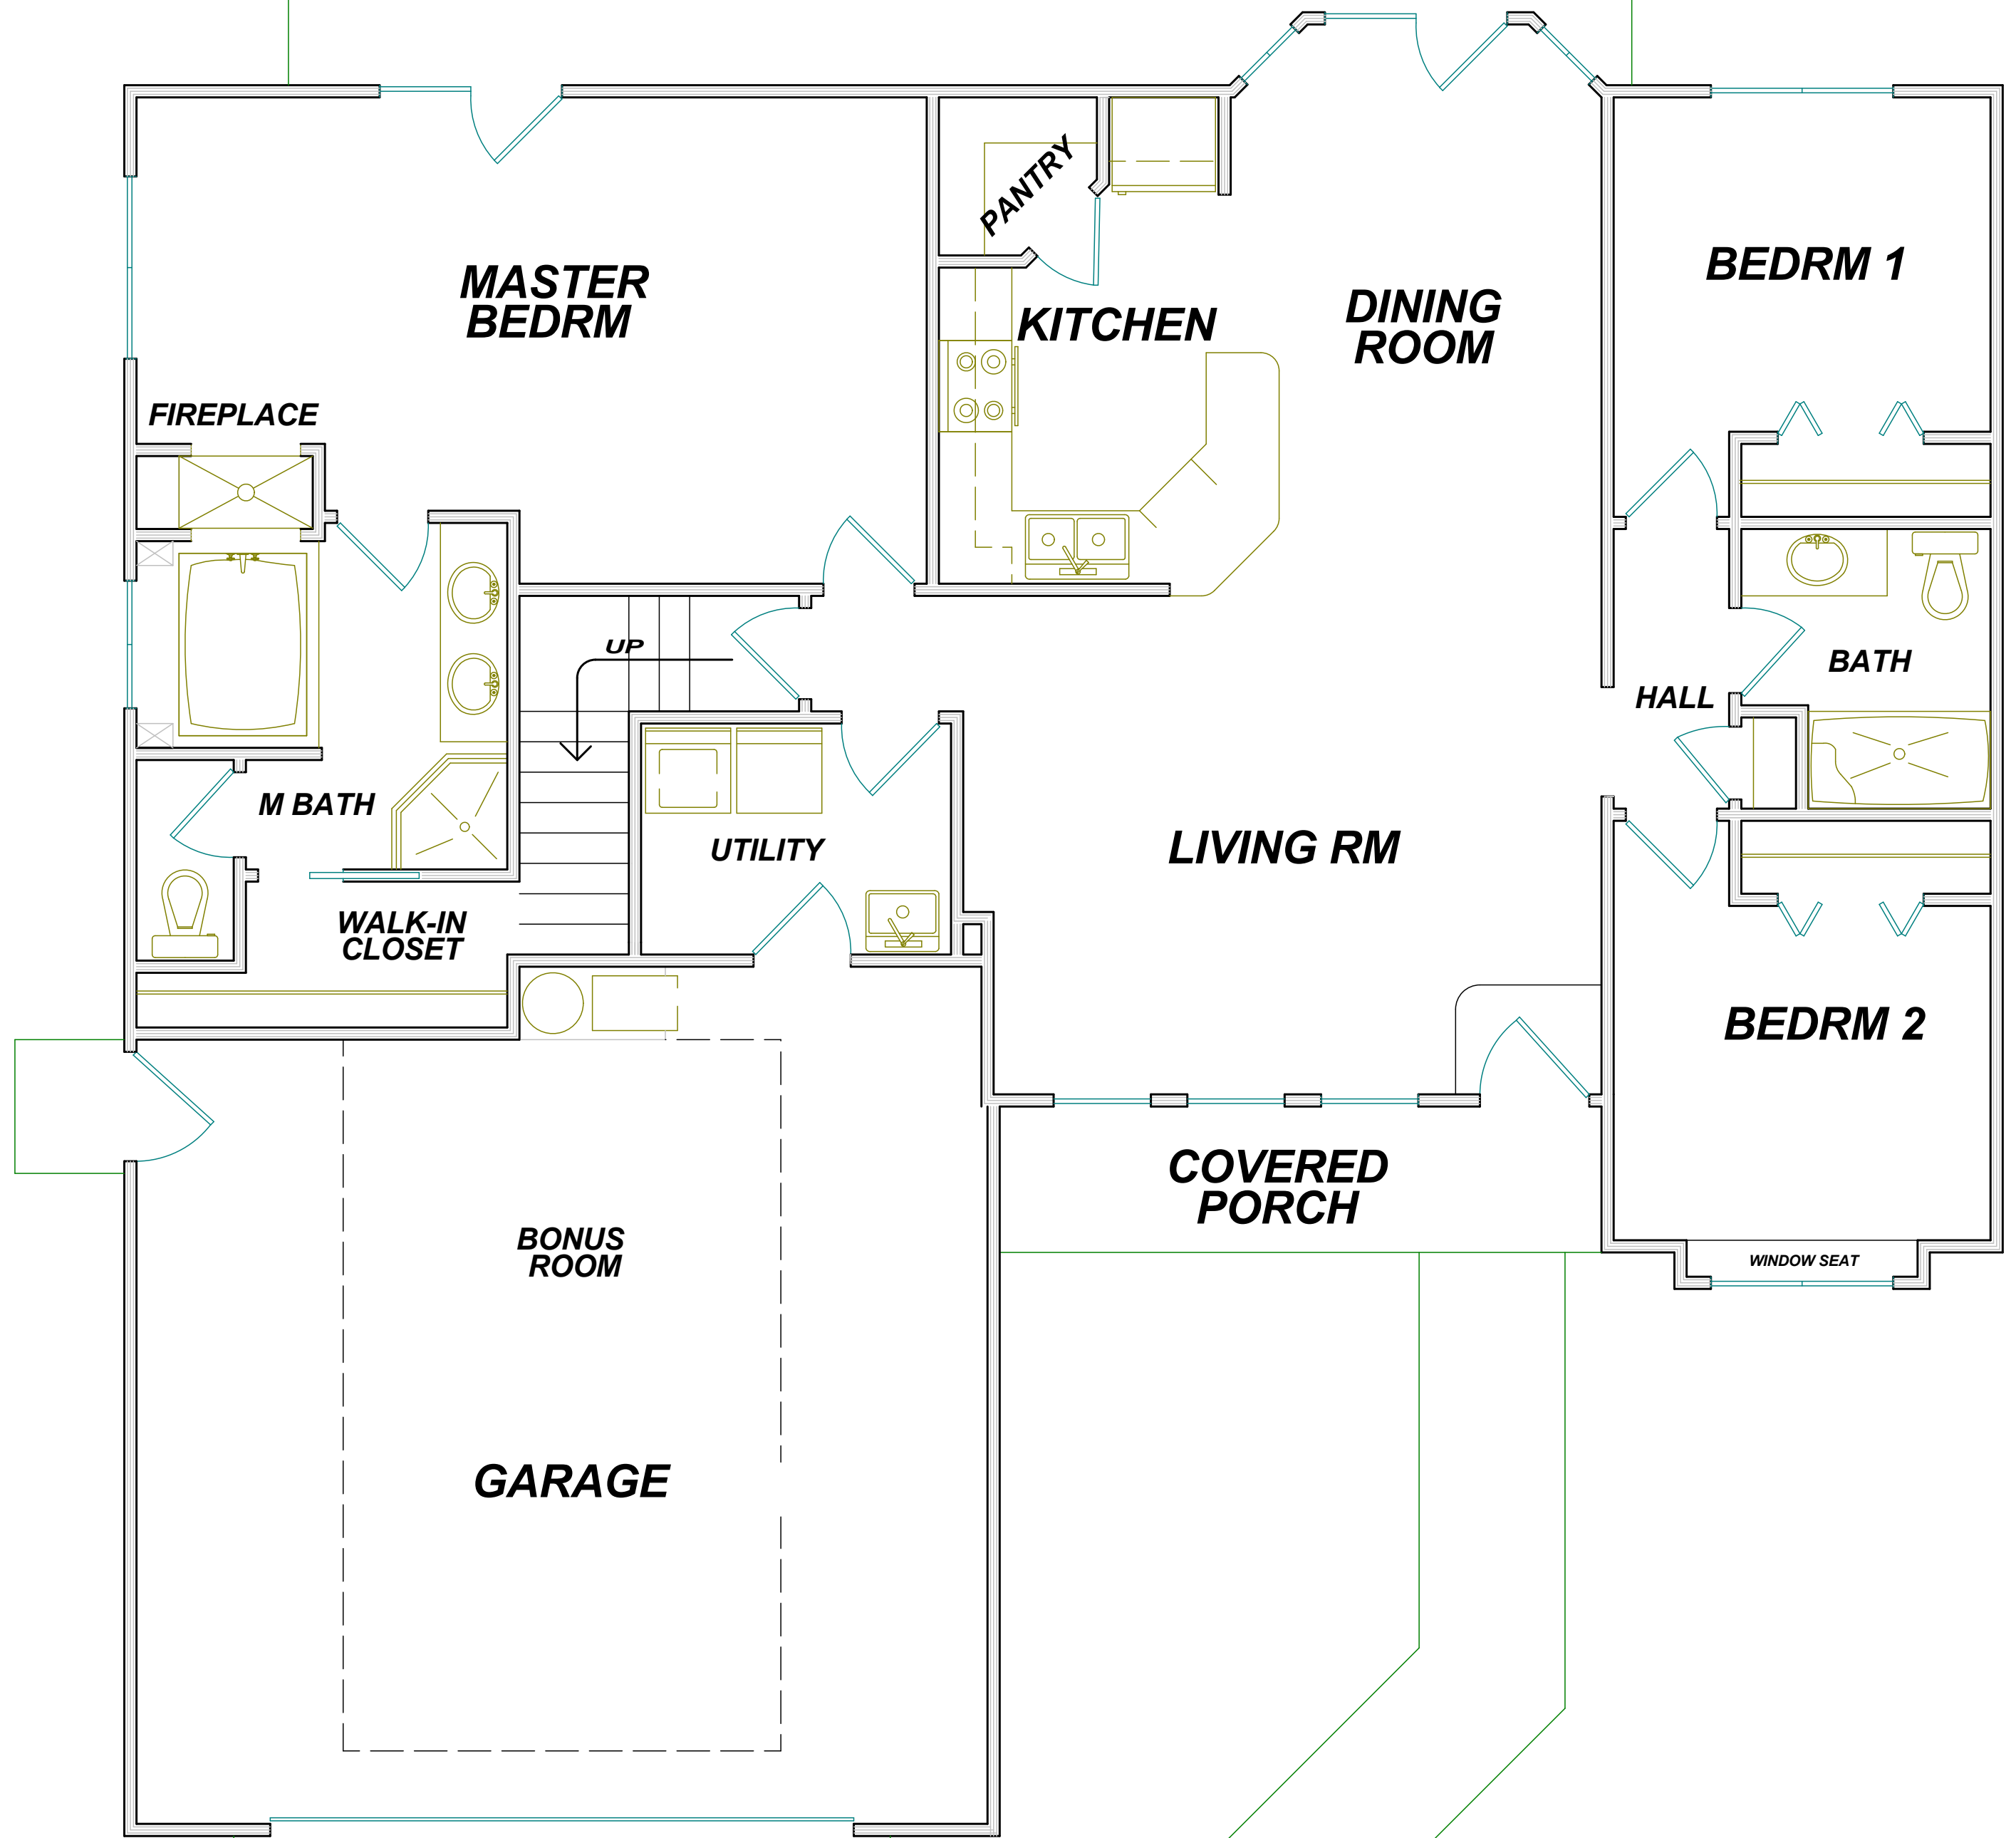

PATIO

1440 SQ FT DWELLING
230 SQ FT BONUS ROOM